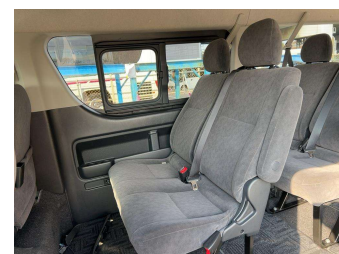

# 2020 TOYOTA HIACE 10 SEATER GL HIGH SPEC

**Purchase Price** **\$45,990**

Includes GST, Registration & Licensing Note: A Clean Car fee or rebate may apply to this vehicle

Finance may be available on this vehicle. Ask one of our friendly staff for more information.

**UDC**  
— 80 YEARS —  
AS NEW ZEALAND'S FINANCE COMPANY

Gain peace of mind with Mechanical Breakdown Insurance. **Ask us how.**

**autosure**  
INSURANCE

**Top features**

None Listed

Body Style	Reg No.
<b>Van</b>	-
Odometer	Ext Colour
<b>63,721 km</b>	-
Engine	History
<b>2700 cc</b>	-
Fuel Type	Seats
<b>Petrol</b>	-
Transmission	CO2 Emissions
<b>Auto</b>	-
Wheels	Energy Economy
-	-
VIN	
-	
Interior	
-	
Safety	
-	
	<b>Stock ID: 1595</b>