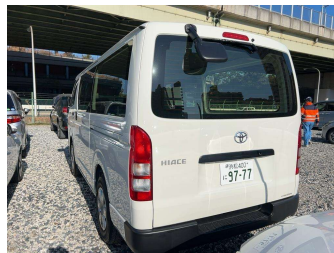

2023 TOYOTA HIACE 5 DOOR PETROL AUTO

Purchase Price **\$41,990**

Includes GST, Registration & Licensing Note: A Clean Car fee or rebate may apply to this vehicle

Finance may be available on this vehicle. Ask one of our friendly staff for more information.

UDC
— 80 YEARS —
AS NEW ZEALAND'S FINANCE COMPANY

Gain peace of mind with Mechanical Breakdown Insurance. **Ask us how.**

autosure
INSURANCE

Top features

None Listed

Body Style
5 door, Van

Odometer
15 km

Engine
1990 cc, Internal Combustion

Fuel Type
Petrol

Transmission
Auto, Rear Wheel

Wheels
15", FACTORY STEEL

VIN
-

Interior
Blue-Grey, Cloth

Safety
-

Reg No.
-

Ext Colour
White