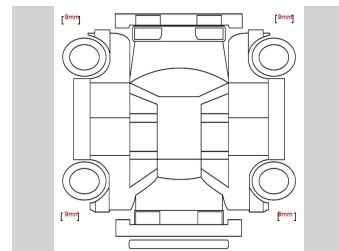

2023 TOYOTA HIACE 5 DOOR PETROL AUTO

Purchase Price **$41,990**

Includes GST, Registration & Licensing Note: A Clean Car fee or rebate may apply to this vehicle

Finance may be available on this vehicle. Ask one of our friendly staff for more information.

UDC
— 80 YEARS —
AS NEW ZEALAND'S FINANCE COMPANY

Gain peace of mind with Mechanical Breakdown Insurance. **Ask us how.**

autosure
INSURANCE

Top features

None Listed

Body Style
5 door, Van

Odometer
15 km

Engine
1990 cc, Internal Combustion

Fuel Type
Petrol

Transmission
Auto, Rear Wheel

Wheels
15", FACTORY STEEL

VIN
-

Interior
Blue-Grey, Cloth

Safety
-

Reg No.
-

Ext Colour
White

History
-

Seats
6 seats, Cloth

CO2 Emissions
-

Energy Economy
-

Stock ID: 1584

Red Stag Trading Ltd | Phone 022 6390 689 | Email mick@redstaglmvd.co.nz
172 Wither Road, Witherlea, Blenheim 7201, New Zealand
redstaglmvd.co.nz