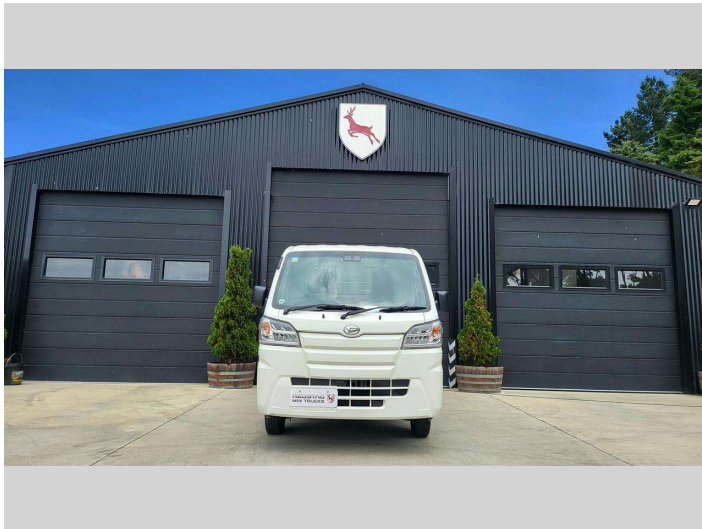

2020 Daihatsu HIJET 4X4 PRICED TO SELL!!

Purchase Price
Includes GST, Registration & Licensing

\$13,800

Finance may be available on this vehicle. Ask one of our friendly staff for more information.

Gain peace of mind with Mechanical Breakdown Insurance. **Ask us how.**

Top features

- » 660CC EFI MOTOR
- » ABS BRAKING
- » AIR CONDITIONING
- » FOUR WHEEL DRIVE (PUSH BUTTON)
- » POWER STEERING
- » RADAR CRASH MITIGATION

Body Style
2 door, Ute

Odometer
59,170 km

Engine
660 cc, Internal Combustion

Fuel Type
Petrol

Transmission
MANUAL, 4WD

Wheels
12", FACTORY STEEL

VIN
7AT04705X25340702

Interior
Blue-Grey, VINYL

Safety

Based on 2024 VSRR rating

Reg No.